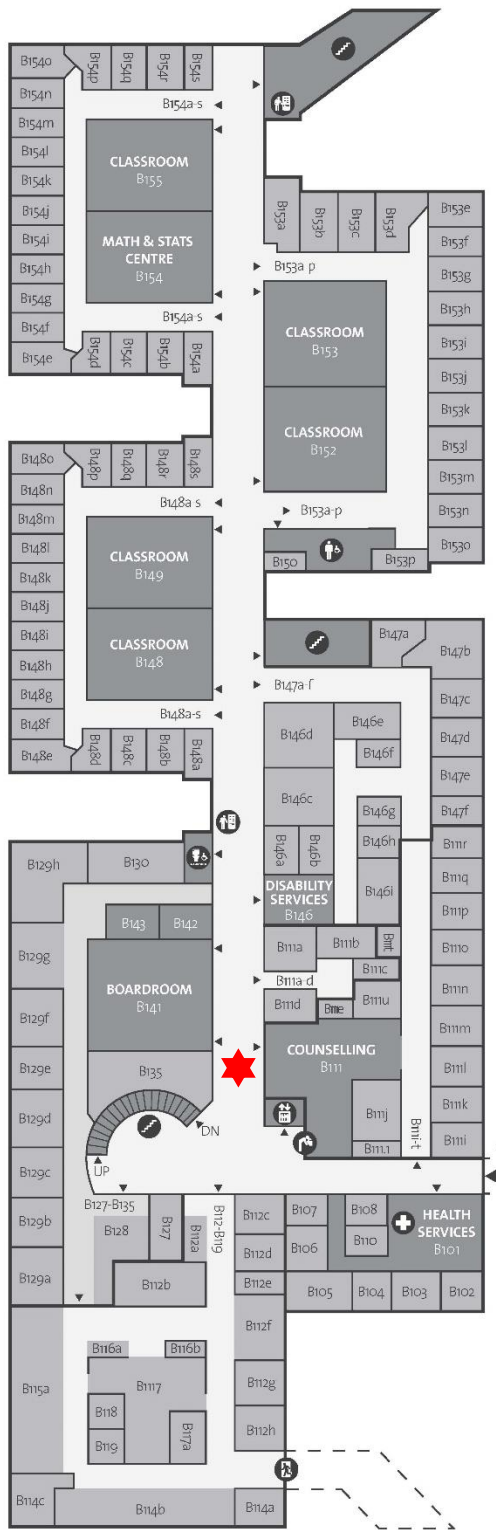

# GENERAL PURPOSE BULLETIN BOARD LOCATIONS AT LANGARA COLLEGE

## Main Campus Map

General Purpose Bulletin Boards are located in the following areas: (marked by an asterisk \*)

## A Building - Level 1 (Main Foyer)

# B Building - Level 1